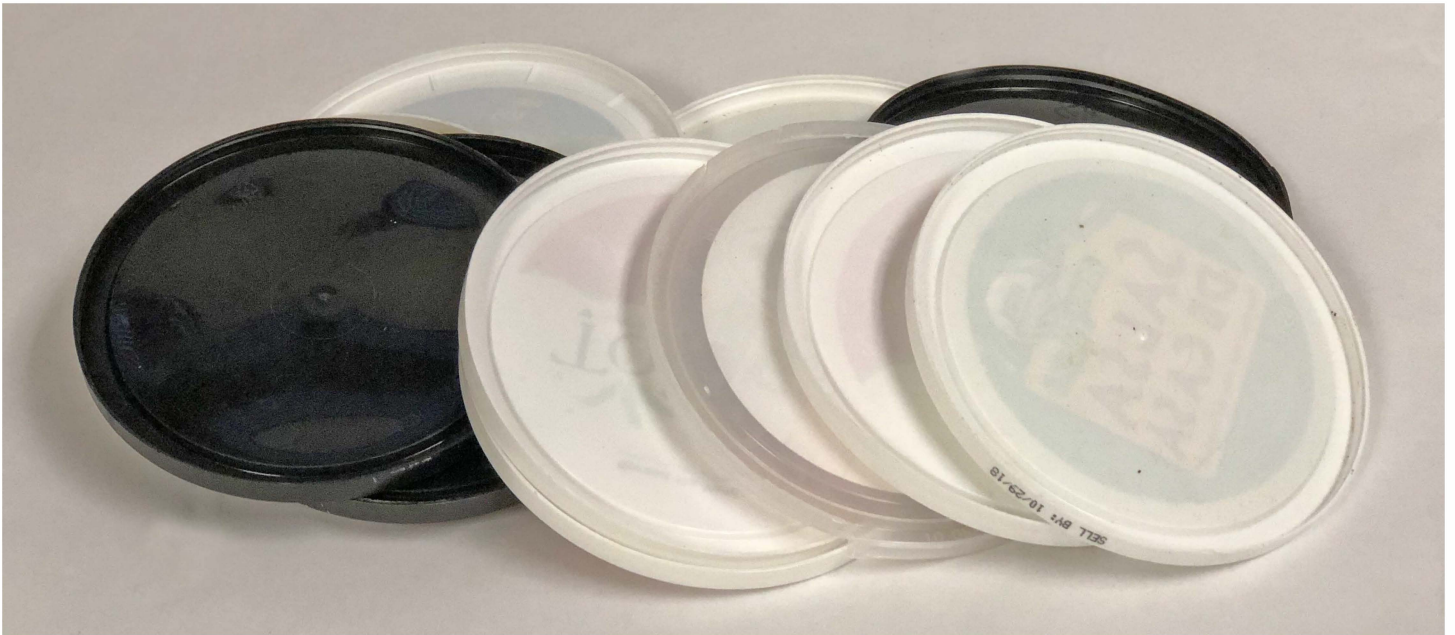

#4 Tubs and Bottles are accepted but lids are most common.

recycle it right!

when in doubt, find out or leave it out.
www.lanecountyor.gov/wastewise